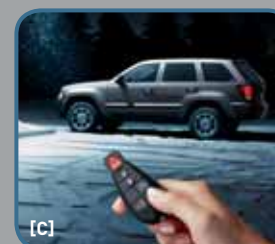

UConnect™ Hands-Free Communication System with iPod® Integration.® This voice-activated, hands-free communication system is integrated and controlled through your radio and allows you to dial your wireless phone through simple voice commands. It also lets you control your iPod through the radio and steering wheel controls. Available for REN, REQ and RES radios. Cable sold separately for iPod integration.

[I] Rear-View Camera.® The camera's 3½-inch diagonal screen shows a view of what's behind you and includes on-screen markers to help you determine your distance from an object.

[J] ParkSense™ Rear Park Assist System.® This advanced system utilizes ultrasonic technology to assist you when slowly backing up your vehicle during parking manoeuvres.

[K] Heated Seats. We'll gladly put you in the hot seat. Our heated seat kit is sold in pairs for the front or rear seats and includes three heat settings for optimal temperature control.

®Check provincial and local regulations on the use of remote starters. ®Requires satellite receiver/antenna kit, installation kit and satellite radio subscription service. ®You can retain your current wireless carrier and wireless phone number (and one bill) as long as your wireless phone employs Bluetooth™ Hands-Free Profile version 1.0 or higher. ®Intended to provide assistance to the driver. Always exercise appropriate care while reversing.