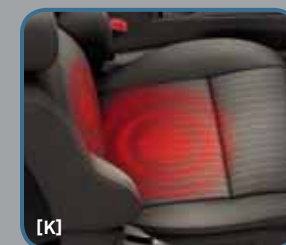

UConnect™ Hands-Free Communication System with iPod® Integration.® This voice-activated, hands-free communication system is integrated and controlled through your radio and allows you to dial your wireless phone through simple voice commands. It also lets you control your iPod through the radio and steering wheel controls. Available for REN, REQ and RES radios. Cable sold separately for iPod integration.

[I] Rear-View Camera.® The camera's 3½-inch diagonal screen shows a view of what's behind you and includes on-screen markers to help you determine your distance from an object.

[J] ParkSense™ Rear Park Assist System.® This advanced system utilizes ultrasonic technology to assist you when slowly backing up your vehicle during parking manoeuvres.

[K] Heated Seats. We'll gladly put you in the hot seat. Our heated seat kit is sold in pairs for the front or rear seats and includes three heat settings for optimal temperature control.

®Check provincial and local regulations on the use of remote starters. ®Requires satellite receiver/antenna kit, installation kit and satellite radio subscription service. ®You can retain your current wireless carrier and wireless phone number (and one bill) as long as your wireless phone employs Bluetooth™ Hands-Free Profile version 1.0 or higher. ®Intended to provide assistance to the driver. Always exercise appropriate care while reversing.