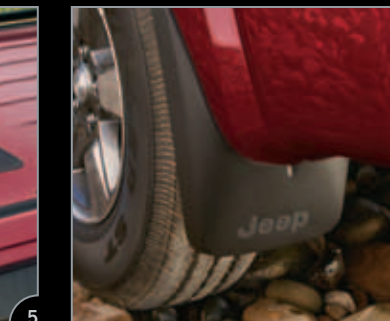

DETAILS MAKE THE DIFFERENCE.

1. CHROME DOOR HANDLE COVER KIT.

These chrome door handle covers will complement the look of your vehicle. The kit contains covers for each door handle.

2. CHROME DOOR HANDLE INSERTS.

Reflect your good taste with these two-piece inserts that fit snugly into your Liberty's door handles and push buttons. The kit contains eight pieces, one set for each door.

3. CHROME LICENCE PLATE BROW.

Get a licence for style with this corrosion-resistant brow that provides a bright contrasting trim above your licence plate.

4. DOOR SILL GUARDS.

Durable guards are constructed of brushed stainless steel to enhance the style of your Liberty and protect all four interior door sills from scratches. Guards are easy to install and prominently feature the Jeep® logo.

5. SUNROOF AIR DEFLECTOR.

Enjoy your sunroof without the air buffeting. Air deflector is constructed of tinted acrylic. Not compatible with the Sky Slider® Roof.

6. DELUXE MOULDED SPLASH GUARDS.

Designed to provide excellent protection for the rear fascia, our guards are made of a rubber and plastic composite to be strong, yet flexible. Available in front and rear pairs in Black. Rear splash guards feature the Jeep logo.

7. CARGO AREA SECURITY COVER.⁽³⁾

This tough vinyl cover keeps your valuables out of sight in your Liberty's cargo area. Cover removes easily for cleaning. Available in Khaki and Medium Quartz.

8. CARGO AREA LINER.⁽³⁾

Designed to help protect your cargo carpet against wear, soil, and stains. One-piece heavy-duty design conforms to the cargo area and protects seatbacks with seats up or down.

9. MOULDED CARGO TRAY.⁽⁴⁾

Designed to fit the rear cargo area to help protect carpeting. Skid-resistant thermoplastic tray is Black and features the Jeep logo and an embossed area to access the floor tie-downs.

10. DOG BED CARGO-AREA MAT.

Keep your favourite canine content while keeping your cargo area protected from dirt, drool, and other messy situations. **VERTICAL CONVENIENCE NET.** This heavy-duty nylon net is designed to help keep your pet from entering the rear seat and passenger area. (Not shown; sold separately.)

11. PREMIUM CARPET FLOOR MATS.

Plush enough to go barefoot. Durable enough to stand up to the elements and colour-matched to your Liberty's interior for an integrated appearance. Rubber-nibbed backing with driver's side positive retention helps keep mats in place. Set of four. Front mats feature the Jeep logo.

12. SLUSH MATS.

These heavy-duty mats are made of heavyweight urethane and help prevent water, snow, and mud from spilling onto the floor. Rubber-nibbed backing with driver's side positive retention helps keep mats in place. Set of four.

⁽¹⁾Properly secure all cargo.