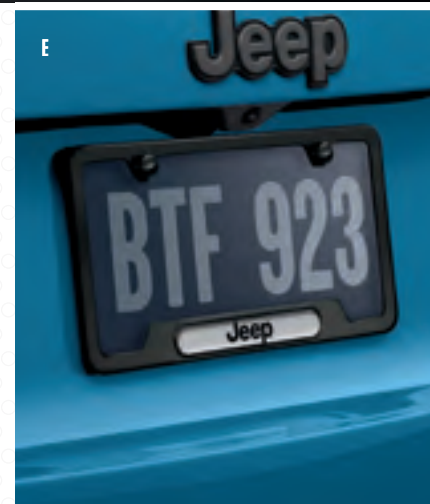

A. SIDE WINDOW AIR DEFLECTORS. Acrylic-tinted Side Window Air Deflectors follow the contours of the windows and allow them to be open, even during inclement weather.

B. SPORT UTILITY BARS (SHOWN ON PAGE 3).

C. ROOF-MOUNT WATER SPORTS CARRIER⁽¹⁾ (SHOWN ON PAGE 3).

D. BRIGHT LICENCE PLATE FRAME. This formed, polished stainless steel frame was tested for long-lasting durability and includes attractive hardware hidere. Available with the Jeep® brand logo and also available without the logo.

E. SATIN BLACK LICENCE PLATE FRAME. Formed from stainless steel with Black powder-coat finish and includes attractive hardware hidere. Available with the Jeep® brand logo and also available without the logo.

F. HITCH RECEIVER PLUG. Receiver plug helps protect your vehicle's hitch opening from the elements. It includes a retention strap and four-way wiring plug holder, and features the Jeep® brand logo. Also available with the Mopar® logo.

G. DOOR SILL GUARDS. Durable guards are constructed of brushed stainless steel to enhance the style of your vehicle and protect interior door sills from scratches. Front door guards prominently feature the Jeep® brand logo. Sold as a set of four.

H. MOPAR® CENTRE CAPS. Show off your Renegade® in authentic style. These shiny Chrome caps add a distinctive touch to your Renegade's wheels and feature the Mopar® logo.

⁽¹⁾ Properly secure all cargo.