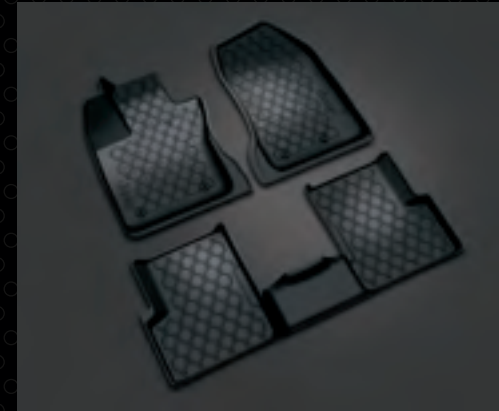

✓ **ALL-WEATHER MATS.** These custom-fit heavy-duty mats feature deep grooves to help prevent water, snow and mud from damaging your vehicle's carpet. Sold as a set of four. Front mats feature the Jeep® brand logo.

✓ **PREMIUM CARPET FLOOR MATS.** These mats are custom-fit and colour-coordinated to match your vehicle's interior. Front mats feature the Jeep® brand logo and a rubber-nibbed backing to help keep them firmly in place. Available in Black and Brown.