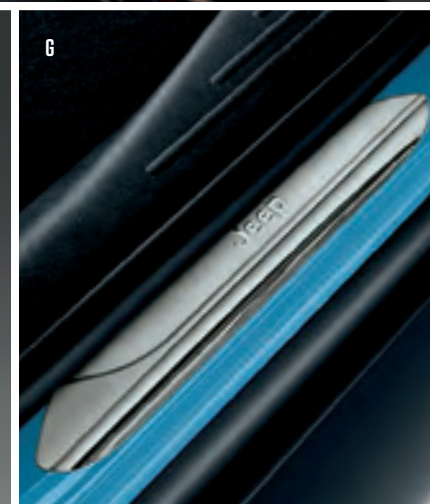

A. SIDE WINDOW AIR DEFLECTORS. Acrylic-tinted Side Window Air Deflectors follow the contours of the windows and allow them to be open, even during inclement weather.

B. SPORT UTILITY BARS (SHOWN ON PAGE 3).

C. ROOF-MOUNT WATER SPORTS CARRIER⁽¹⁾ (SHOWN ON PAGE 3).

D. BRIGHT LICENCE PLATE FRAME. This formed, polished stainless steel frame was tested for long-lasting durability and includes attractive hardware hidere. Available with the Jeep® brand logo and also available without the logo.

E. SATIN BLACK LICENCE PLATE FRAME. Formed from stainless steel with Black powder-coat finish and includes attractive hardware hidere. Available with the Jeep® brand logo and also available without the logo.

F. HITCH RECEIVER PLUG. Receiver plug helps protect your vehicle's hitch opening from the elements. It includes a retention strap and four-way wiring plug holder, and features the Jeep® brand logo. Also available with the Mopar® logo.

G. DOOR SILL GUARDS. Durable guards are constructed of brushed stainless steel to enhance the style of your vehicle and protect interior door sills from scratches. Front door guards prominently feature the Jeep® brand logo. Sold as a set of four.

H. MOPAR® CENTRE CAPS. Show off your Renegade® in authentic style. These shiny Chrome caps add a distinctive touch to your Renegade's wheels and feature the Mopar® logo.

⁽¹⁾ Properly secure all cargo.