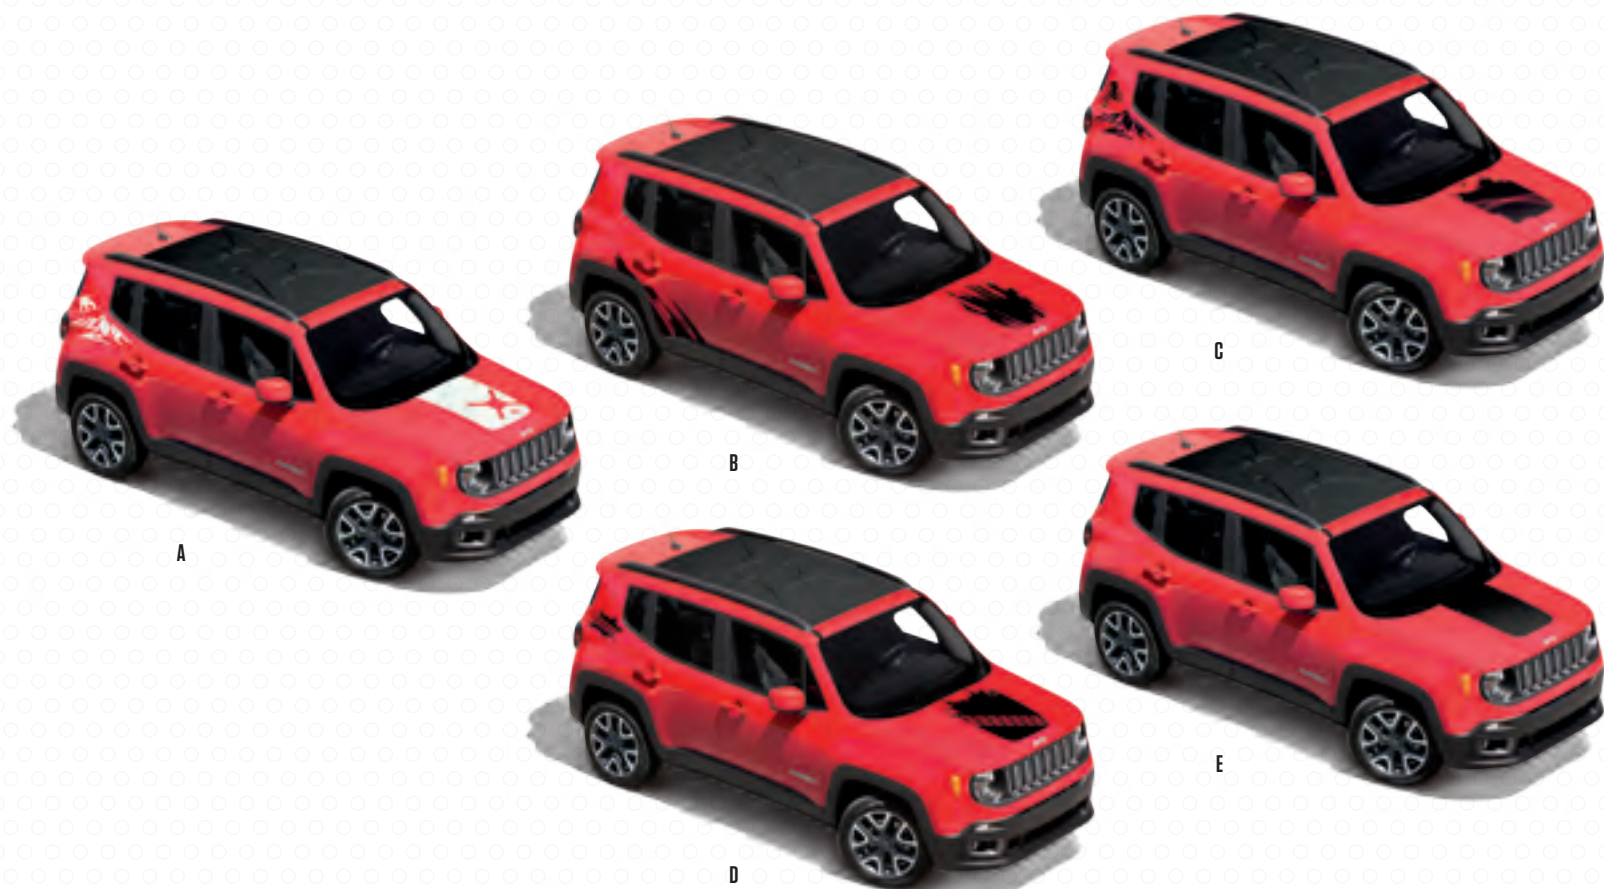

RENEGADE

AUTHENTIC JEEP,
ACCESSORIES

MOPAR. FOR LIFE

The Mopar® name has long been emblazoned on race cars greeted by checkered flags, on boxes left over from a weekend of wrenching and on shirts belonging to the masters of your make and model. Its rich history is born not just of parts but of lifelong connections made at those tracks, garages and service bays. Mopar is with you the moment you get your new keys and for every kilometre thereafter. It helps you make your ride your own with accessories of every kind. It assures you with expert maintenance, made-for-your-model parts and Mopar Vehicle Protection.®

Vehicle shown with Sport Utility Bars, Roof-Mount Ski and Snowboard Carrier, and White Snowboarding Hood and Bodyside Graphics (also shown on next page). Vehicle on cover features Sport Utility Bars, Roof-Mount Water Sports Carrier and Black Hood Graphic.

ADDING MORE PERSONALITY

GRAPHIC ACCENTS. Mopar® offers a variety of decal graphics to personalize your Renegade and express your individuality. These graphics are designed and tested specifically for your vehicle and made of fade- and weather-resistant 3M™ vinyl, including a layer of laminate to protect the graphic and your vehicle. A collection of designs are available for the hood and body side.

ROOF TOP CARGO CARRIER.⁽¹⁾ This heavy-duty nylon carrier is weatherproof and secures to the Sport Utility Bars⁽²⁾ with four strong, adjustable tie-down straps. Carrier also features a large covered-zipper opening and sealed seams.