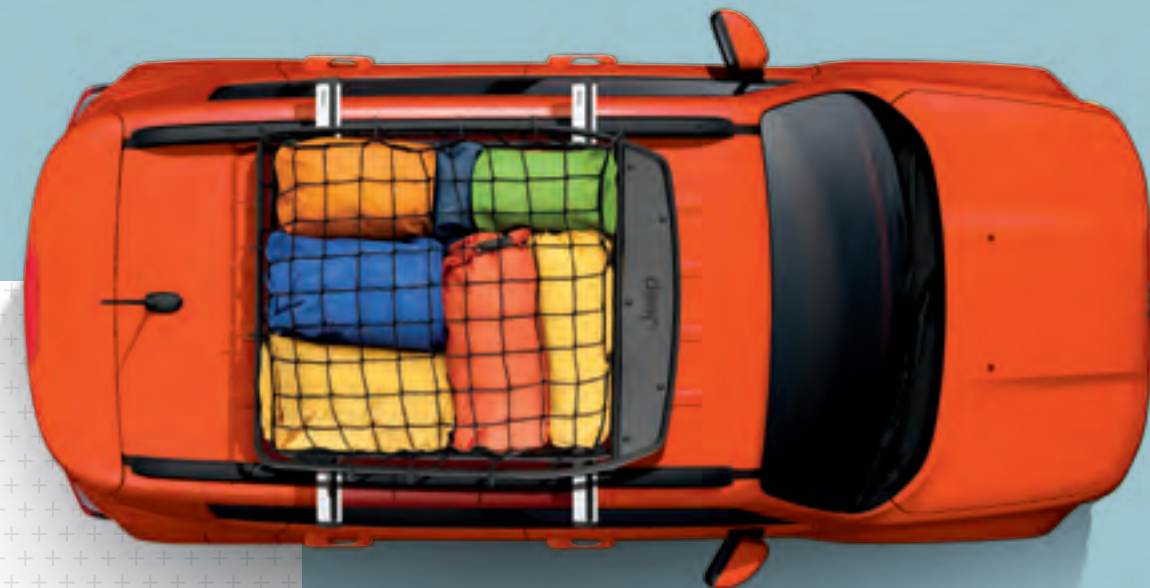

BIKE
CARRIERS

ROOF-TOP UPRIGHT BIKE CARRIER⁽¹⁾⁽²⁾
[TCDES599]

ROOF-TOP FORK-MOUNT BIKE CARRIER⁽¹⁾⁽²⁾
[TCFKM526]

+ ROOF RACK CROSSRAILS⁽¹⁾
Mount to production side rails. [82215961 - Black] [TRAB4553 - Silver]

EXTEND THE ADVENTURE

YOUR JEEP® RENEGADE + THE ROOF RACK CROSSRAILS + THE CARRIER OF YOUR CHOICE = ENDLESS OPPORTUNITIES FOR ADVENTURE. WHETHER YOU'RE HEADED TO CATCH SOME WAVES OR CATCH UP WITH FAMILY, MOPAR® ROOF RACKS AND CARRIERS HELP YOU BRING WHAT YOU WANT, WHEREVER YOU'RE GOING. SIMPLY ADD THE ROOF RACK CROSSRAILS AND CHOOSE THE CARRIER THAT MATCHES YOUR ACTIVITY. SPORT, BIKE AND CARGO CARRIER OPTIONS FROM MOPAR LET YOU BRING — AND HAVE — IT ALL.