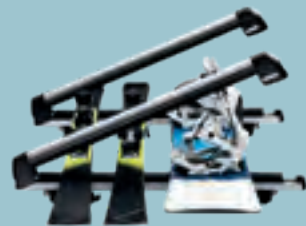

SPORT
CARRIERS

ROOF-MOUNT KAYAK CARRIER⁽¹⁾⁽²⁾
[TKKAY883]

ROOF-MOUNT SKI AND SNOWBOARD CARRIER⁽¹⁾⁽²⁾
[TCS92725]

ROOF-MOUNT CANOE CARRIER⁽¹⁾⁽²⁾
[TCCAN819]

ROOF-MOUNT SURF AND PADDLE BOARD CARRIER⁽¹⁾⁽²⁾
[TCSUP811]